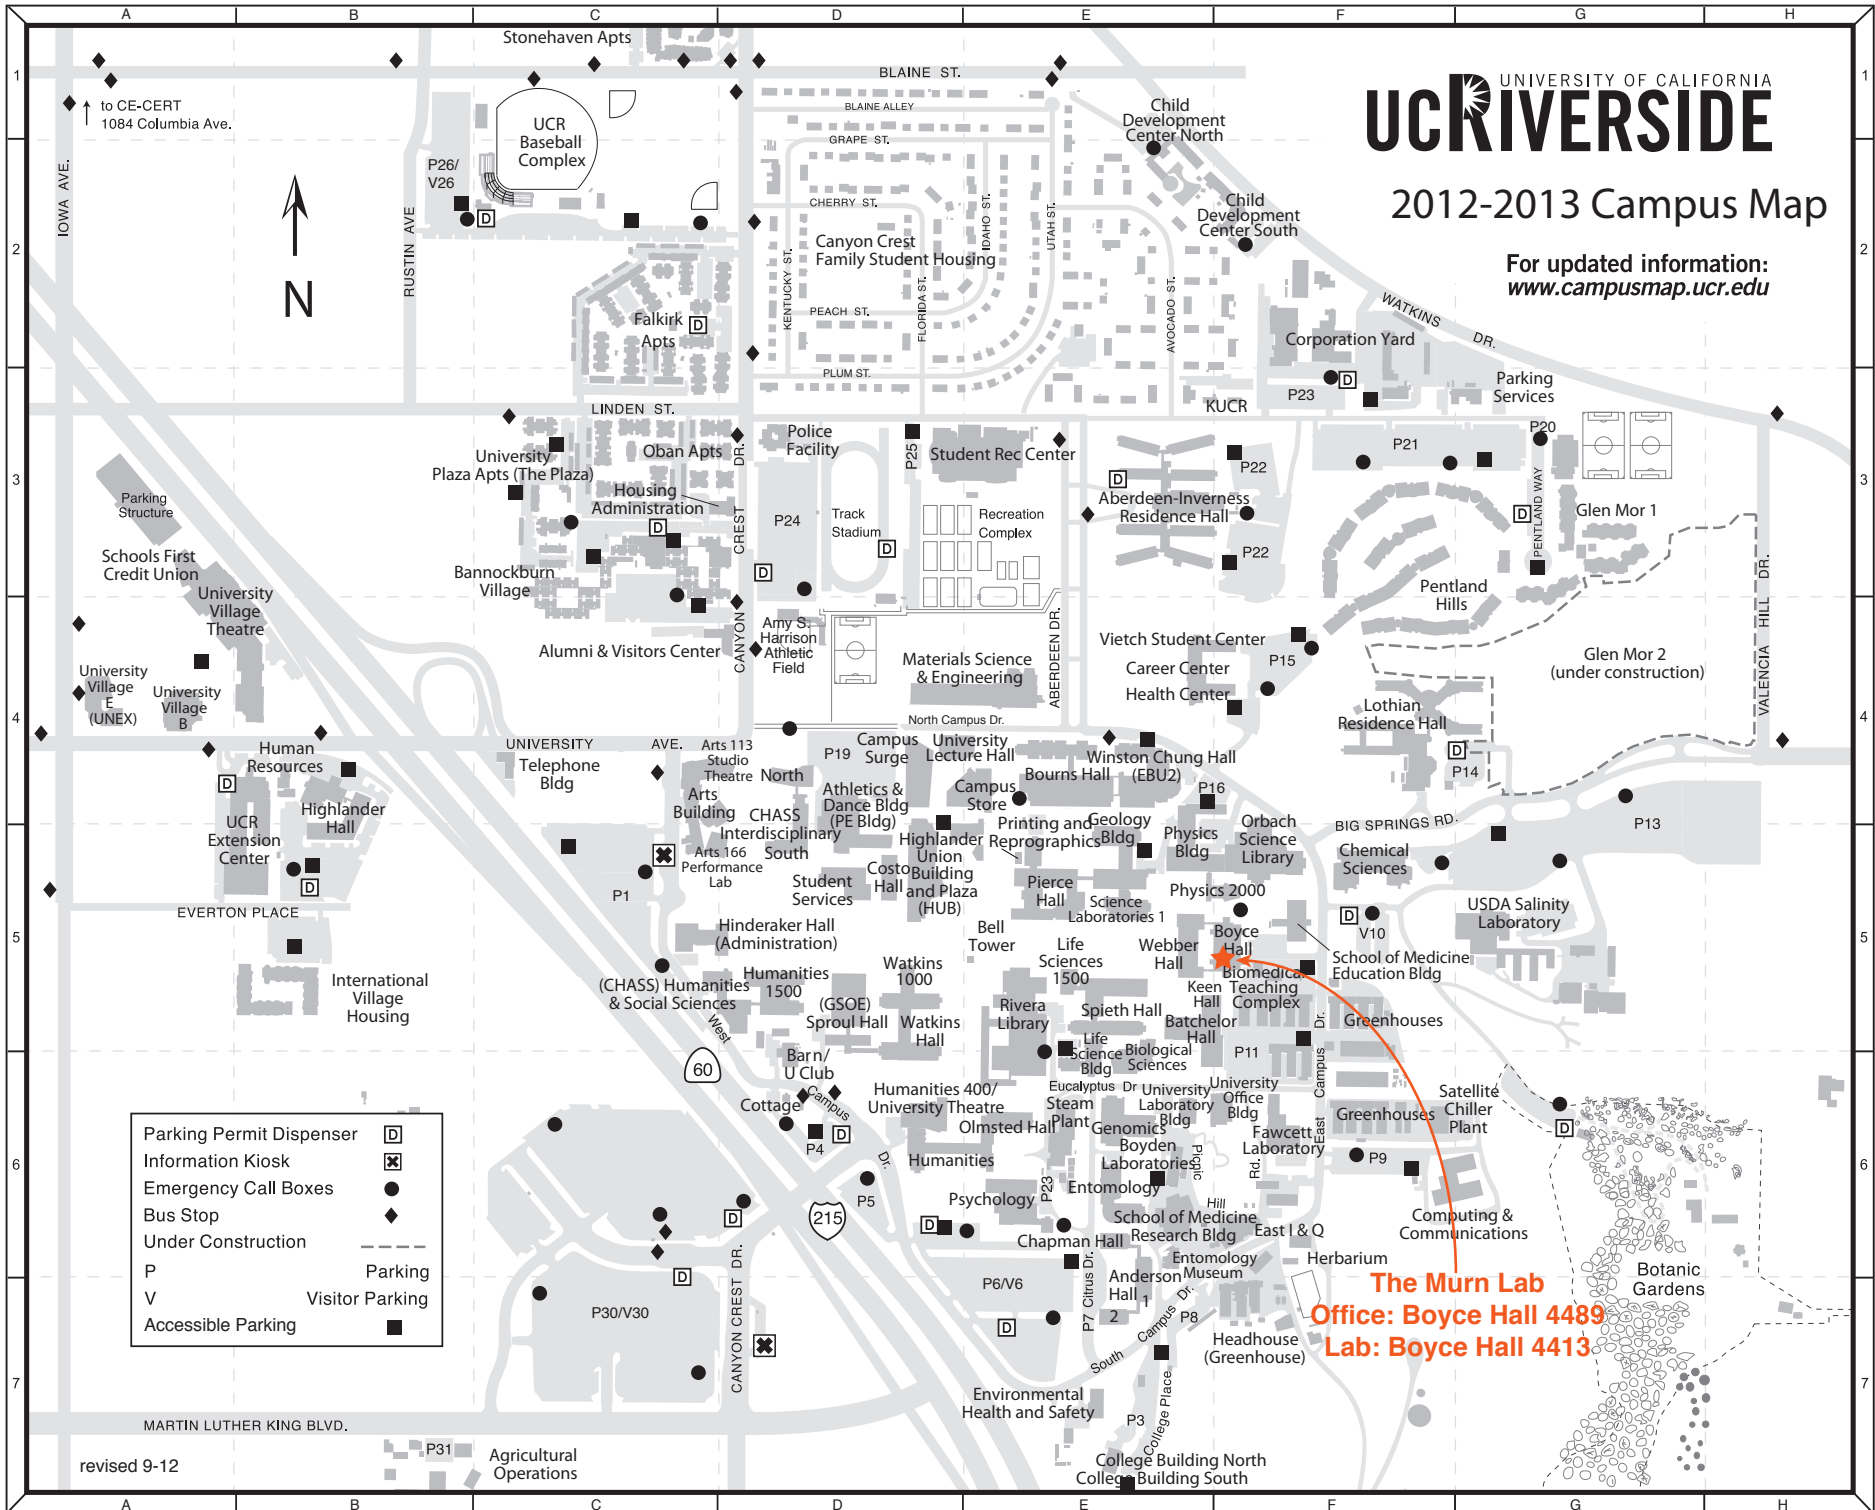

2012-2013 Campus Map

For updated information:
www.campusmap.ucr.edu

Parking Permit Dispenser	
Information Kiosk	
Emergency Call Boxes	
Bus Stop	
Under Construction	
P	
V	
Accessible Parking	

The Murn Lab
Office: Boyce Hall 4489
Lab: Boyce Hall 4413